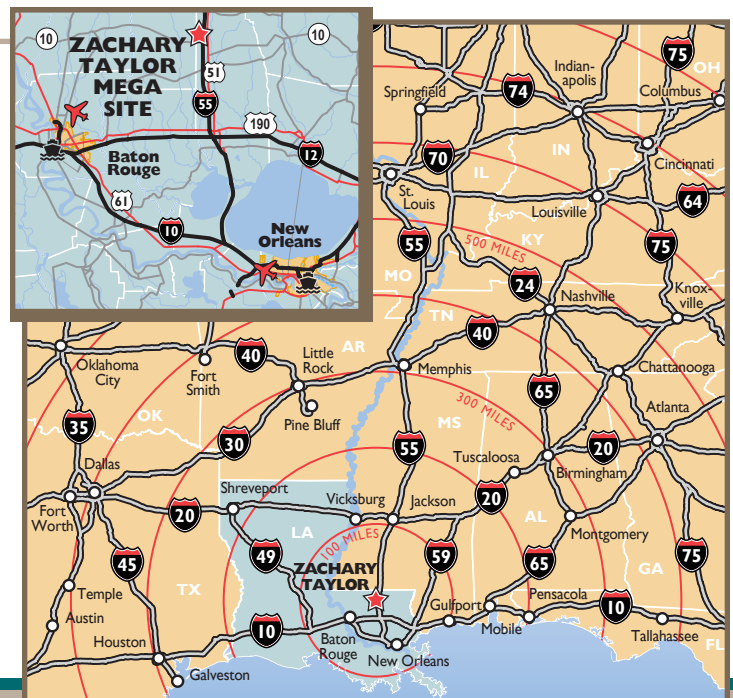

For more information on this and other Entergy Louisiana sites contact:
Bob Basford, 985-549-3170, tedf@i-55.com or Sam Richardson, 225-763-5173, crichar@entergy.com.