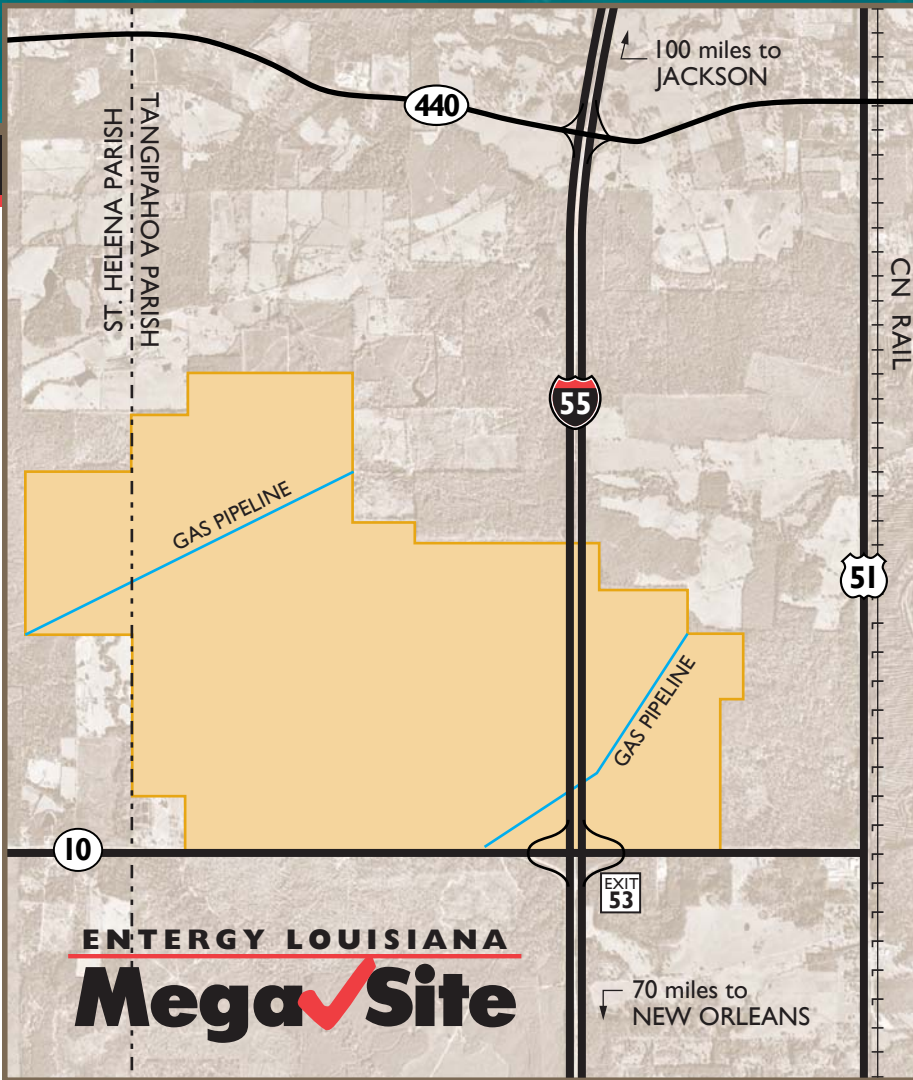

 **Entergy**
www.energy.com/laed

ENTERGY LOUISIANA
Mega✓Site

ZACHARY TAYLOR

LOUISIANA

Profile

The Zachary Taylor Mega Site is centrally located in the fast growing auto corridor of the southern U.S. and sits in the Congressionally-designated Gulf Opportunity (GO) Zone. The GO Zone offers the most aggressive set of business incentives in U.S. history. A workforce of almost 700,000 is within a 60 mile radius of the site. All this and more mean the Zachary Taylor Mega Site is *ready for development!*

Source: Hammond Industrial Board

ENTERGY LOUISIANA
Mega Site

Location Advantages

- Frontage on both sides of I-55, 27 miles north of I-12 and 108 miles south of I-20.
- Access to deepwater ports of New Orleans, Baton Rouge or South Louisiana via rail or interstate highway.
- Serviced by Canadian National railroad.
- Major commercial airports in Jackson, New Orleans and Baton Rouge within 60 to 120-minute drive.
- Active general aviation airport within 30-minute drive.